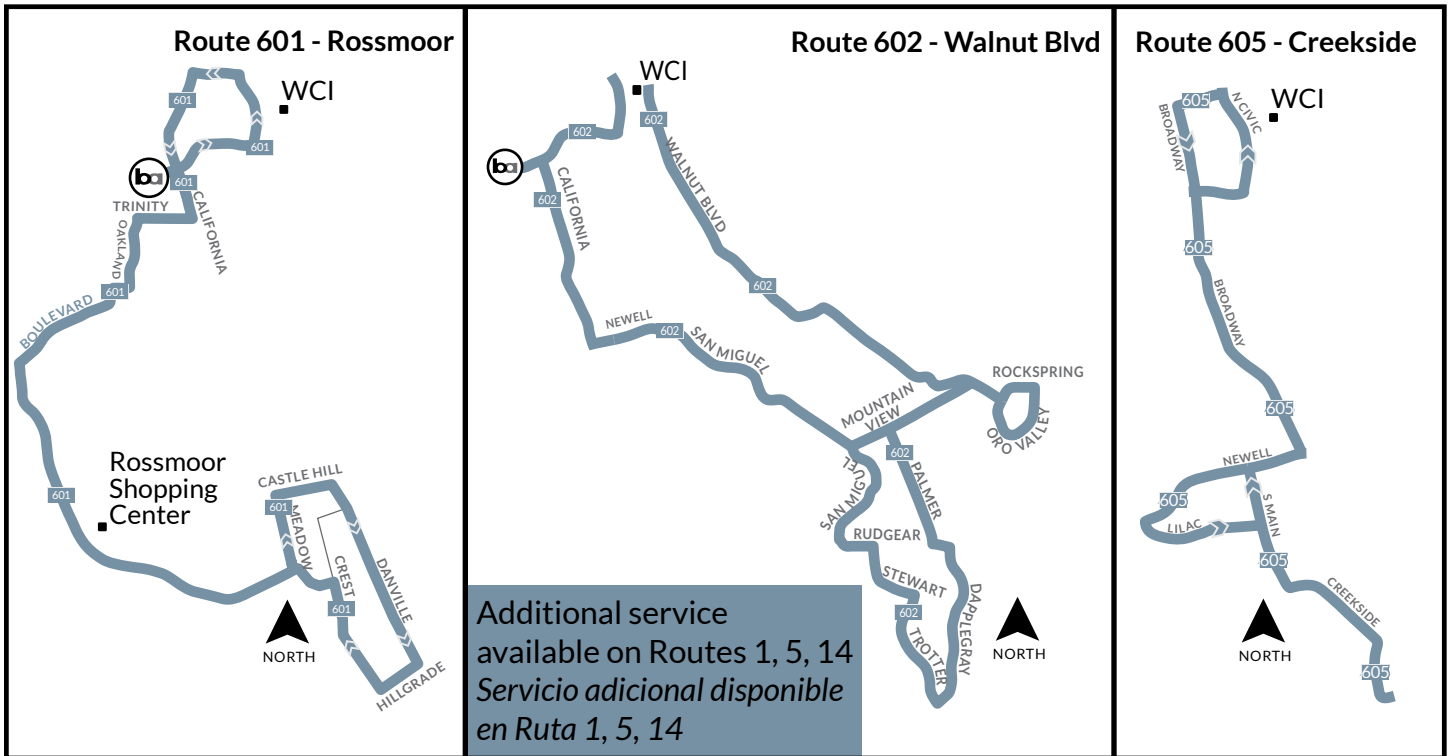

WALNUT CREEK INTERMEDIATE SCHOOL (WCI) School Route/Ruta Escolar - 601, 602, 605

PAYMENT OPTIONS / OPCIONES DE PAGO	ELIGIBILITY / ELEGIBILIDAD	VALID ON / VÁLIDA EN	COST / COSTO
Pass2Class (scan QR code below) (escanear código QR)	Students 19 years and younger in Contra Costa <i>Estudiantes de 19 años y menores en Contra Costa</i>	County Connection	2 Months Free 2 meses gratis
Youth Clipper Card (scan QR code below) (escanear código QR)	Youth ages 5-18 <i>Jóvenes de 5 a 18 años</i>	All public transit <i>Todo el transporte público</i>	\$1.60
Cash	General (Adult/Youth) <i>General (Adulto/Jóvene)</i>	All public transit <i>Todo el transporte público</i>	\$2.50

[CLICK HERE](#) for more information on Pass2Class and Youth Clipper Card. You may also scan the QR code or call 925-676-7500.

HAGA CLIC AQUÍ para obtener más información sobre los pases de transporte público disponibles para su estudiante. También puede escanear el código QR o llamar al 925-676-7500.

Early Outs/Late Ins

Bell Time 12:47 PM

Route 601: Bus Leaves N. Civic/Brio at 12:57 PM
Route 602: Bus Leaves Walnut/Ygnacio Valley at 12:57 PM
Route 605: Bus Leaves N. Civic/Brio at 12:57 PM

Bell Time 9:00 AM - Last Day of School

Route 601: Walnut Creek BART at 7:54 AM
Route 602: Bus Leaves Walnut/Ygnacio Valley at 7:57 AM
Route 605: Bus Leaves Lilac/Newell at 8:20 AM

Bell Time 12:15 PM - Last Day of School

Route 601: Bus Leaves N. Civic/Brio at 12:25 PM
Route 602: Bus Leaves Walnut/Ygnacio Valley at 12:25 PM
Route 605: Bus Leaves N. Civic/Brio at 12:25 PM